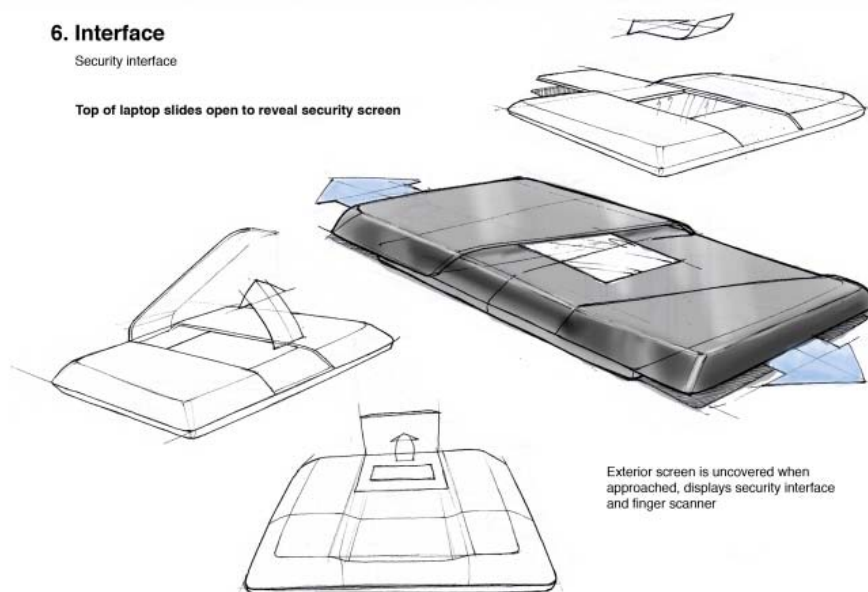

#### 6. Interface

Security interface

Top of laptop slides open to reveal security screen

- A security software application controlled by a fingerprint activated, unbreakable controller that lets the user set a security level.
- Audible and visual alarm that discourages physical theft.
- Integrated 360 degree camera captures images of people coming in contact with the laptop.
- A remote wireless lock to remotely shut down the laptop if stolen.
- Assign security level to specific files or websites.
- Password & fingerprint identification against unwanted downloads or uploads.
- Controller restricts access to the screen, keyboard, USB/FireWire ports.
- Integrated scanner/shredder lets business users digitize and destroy their notes safely.