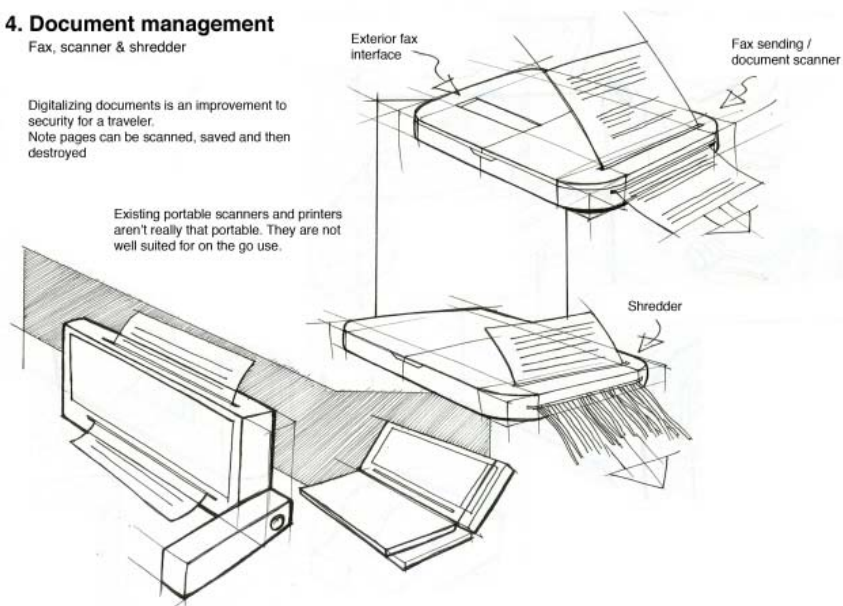

4. Document management

Fax, scanner & shredder

Digitalizing documents is an improvement to security for a traveler. Note pages can be scanned, saved and then destroyed.

Existing portable scanners and printers aren't really that portable. They are not well suited for on the go use.