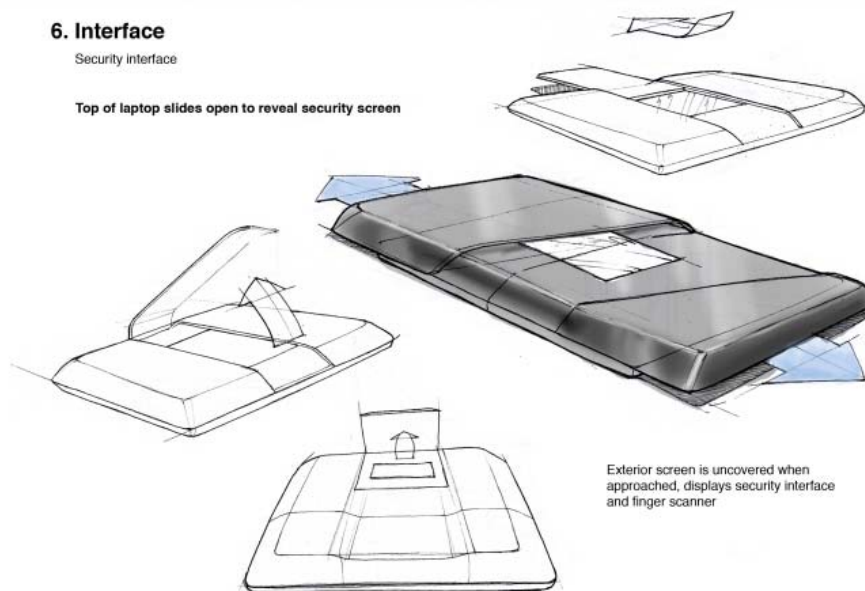

6. Interface

Security interface

Top of laptop slides open to reveal security screen

Exterior screen is uncovered when approached, displays security interface and finger scanner